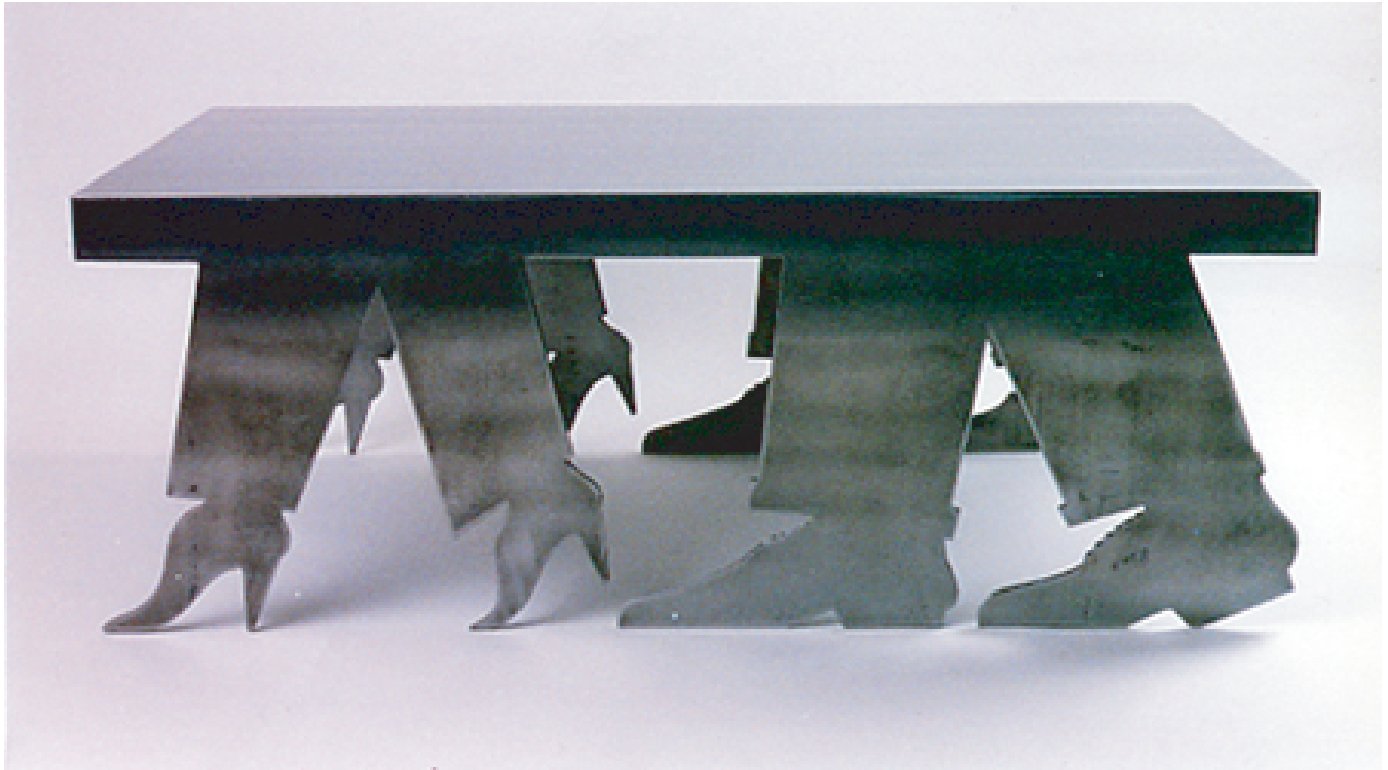

## **LE FEET WITH STAINLESS STEEL TOP**

40" x 20" x 20" height shown, "Pewter-Look" Finish

This custom Le Feet Tables was created for a custom project.

Design was modified per clients request, changing the feet pattern, and adding a stainless steel top rather compared to the standard of using a floating glass top, Custom Sizes and Finishes Available