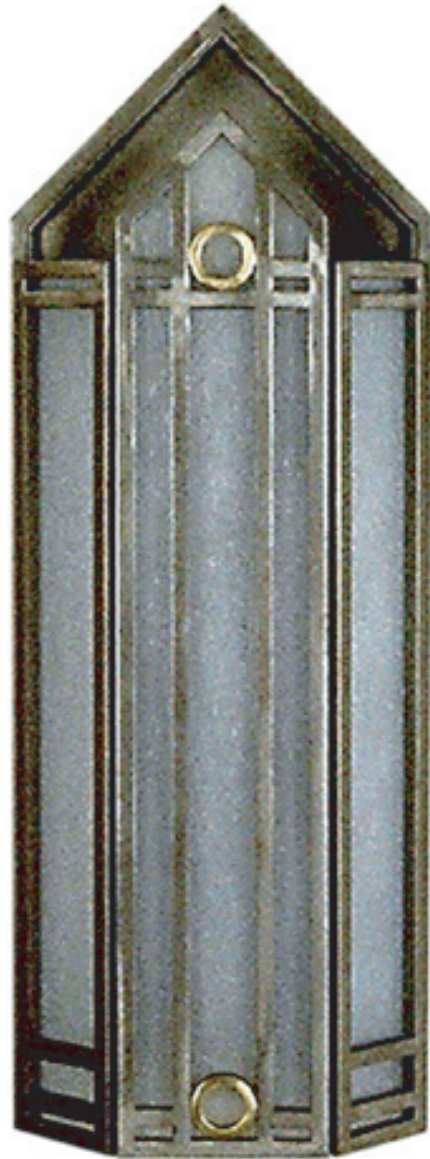

MICHAEL SHANNON ASSOCIATES

SHANNON & JEAL, Fine, Custom, Made to Order, Steel Furniture

ST.GERMAIN WALL SCONCE

Made to Order. Custom Sizes and Finishes available

MICHAEL SHANNON ASSOCIATES

722 Steiner Street, San Francisco, CA 94117