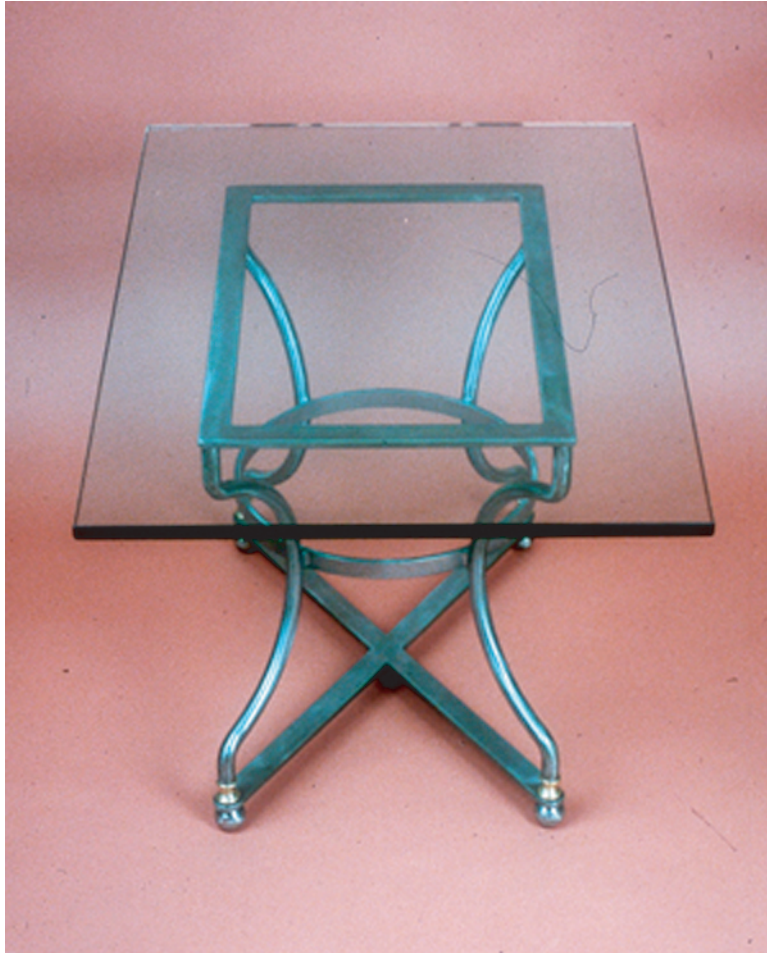

## **CHATEAU COFFEE TABLE**

Made to Order. Custom Sizes and Finishes available.

**MICHAEL SHANNON ASSOCIATES**

722 Steiner Street, San Francisco, CA 94117

P: 415.563.2727, F: 415.563.0221, Email: [tzickgraf@gmail.com](mailto:tzickgraf@gmail.com)